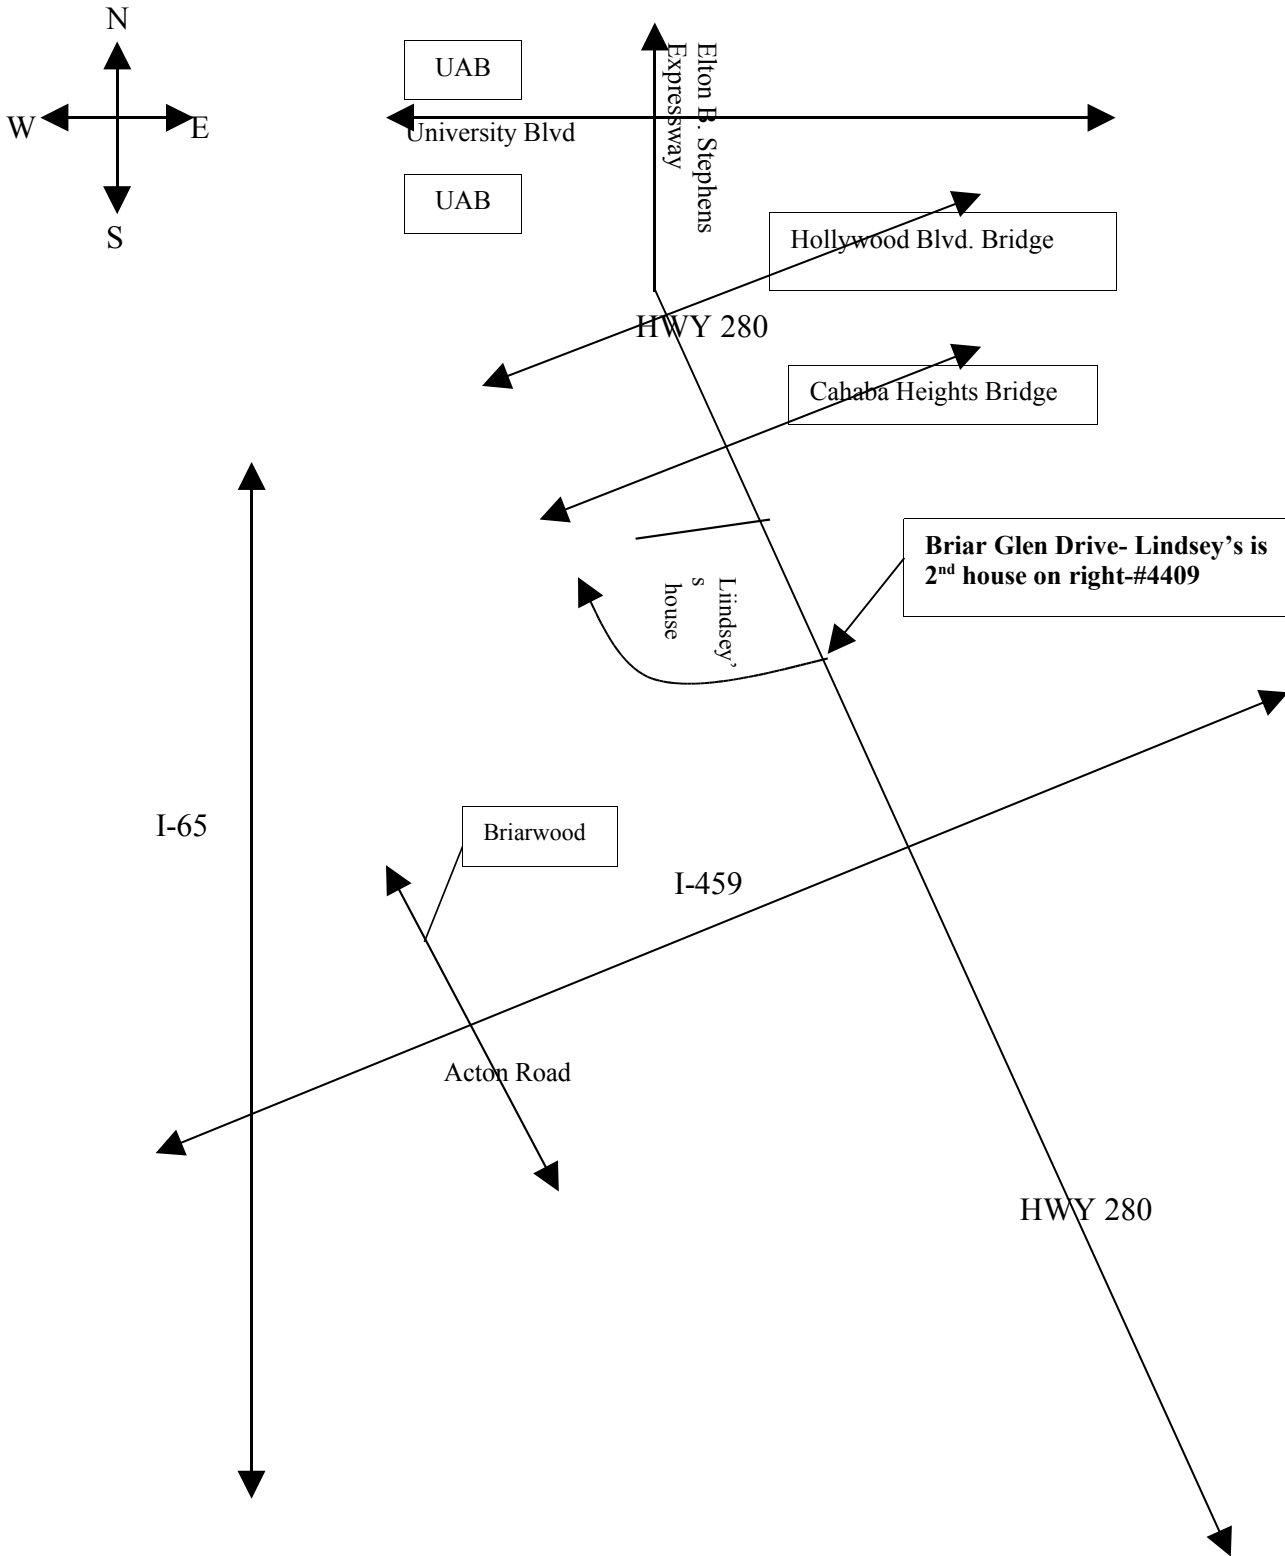

DIRECTIONS TO RUSSELL & ANN LINDSEY'S HOME

Take Hwy 280 away from Birmingham (going south/east). After going under the Cahaba Heights Bridge, take a RIGHT on the second street. This is Briar Glen Drive. The Lindsey's house is the 2nd on the RIGHT and is #4409. Park your car on the right side of the road, past the driveway. They have a steep driveway that leads down to their house. Phone: 967-4974.